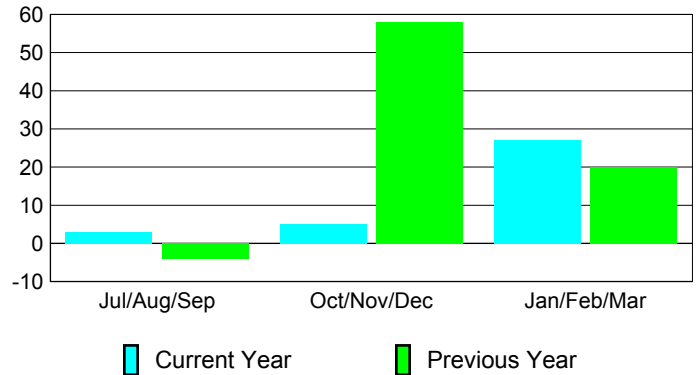

Comparison of Membership Gain/Loss

Current Year Compared to the Previous Year