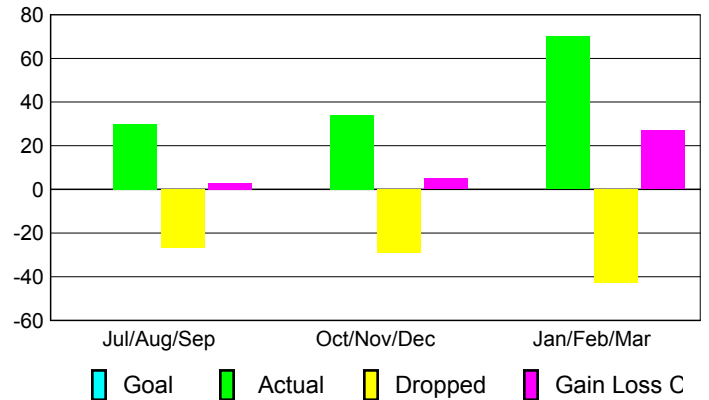

Membership Results 2009-2010

Goal, New, Dropped, Gain/Loss